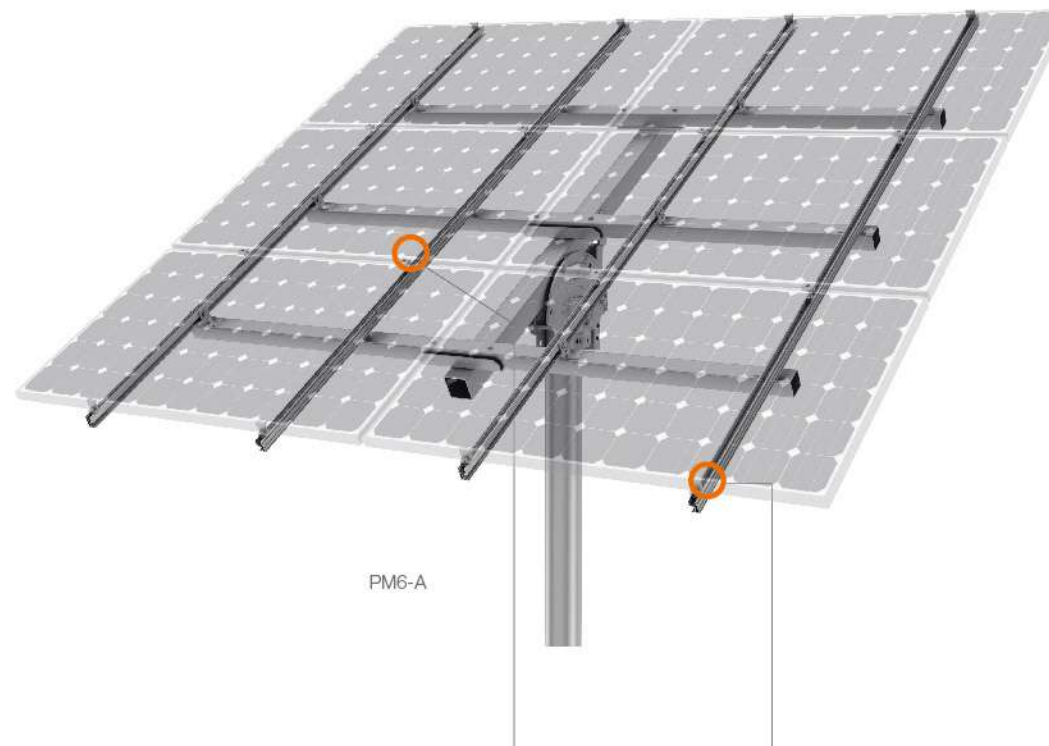

PV-ezRack PostMount-A

Robust pole mount system with adjustable angle for six and eight panels

PV-ezRack PostMount-A

Clenergy's PV-ezRack PostMount-A delivers flexible and durable designs to mount between six and eight panels per post. It's ideal for remote off-grid applications such as water pumps or small residential and commercial systems. The panel tilt is easily adjustable between 0° and 60° throughout the year and comes with hassle-free mounting thanks to patented components such as the PV-ezRack rails and clamps. The combination of high quality aluminium, stainless steel and galvanised steel components make this a robust, reliable system with excellent corrosion resistance*.

Adjustable tilt angle

The steel cap (post head) is designed to tilt panels between 0° and 60° to ensure that you get the required power output you need - anywhere, anytime. Changing the angle merely requires a single pair of spanners.

Quick and easy installation

Innovative and internationally patented, the Z-Module technology is used in almost all PV-ezRack components. The Z-Module provides a quick, easy and safe installation method and can be inserted in to the rail at any given point, secured with just three hand grips.

Master tube

The master tube connects to the adjustable tube and steel cap. It is a galvanised steel profile and holds the landscape tubes.

ER-R-ECO

ECO-Rail

Specifically developed to achieve larger spans, the design of the aluminium ECO-Rail enables faster installation. The ECO-Rails have two patented Z-Module channels with one at top for panel mounting and the second on side which connects to the PostMount-A structure.